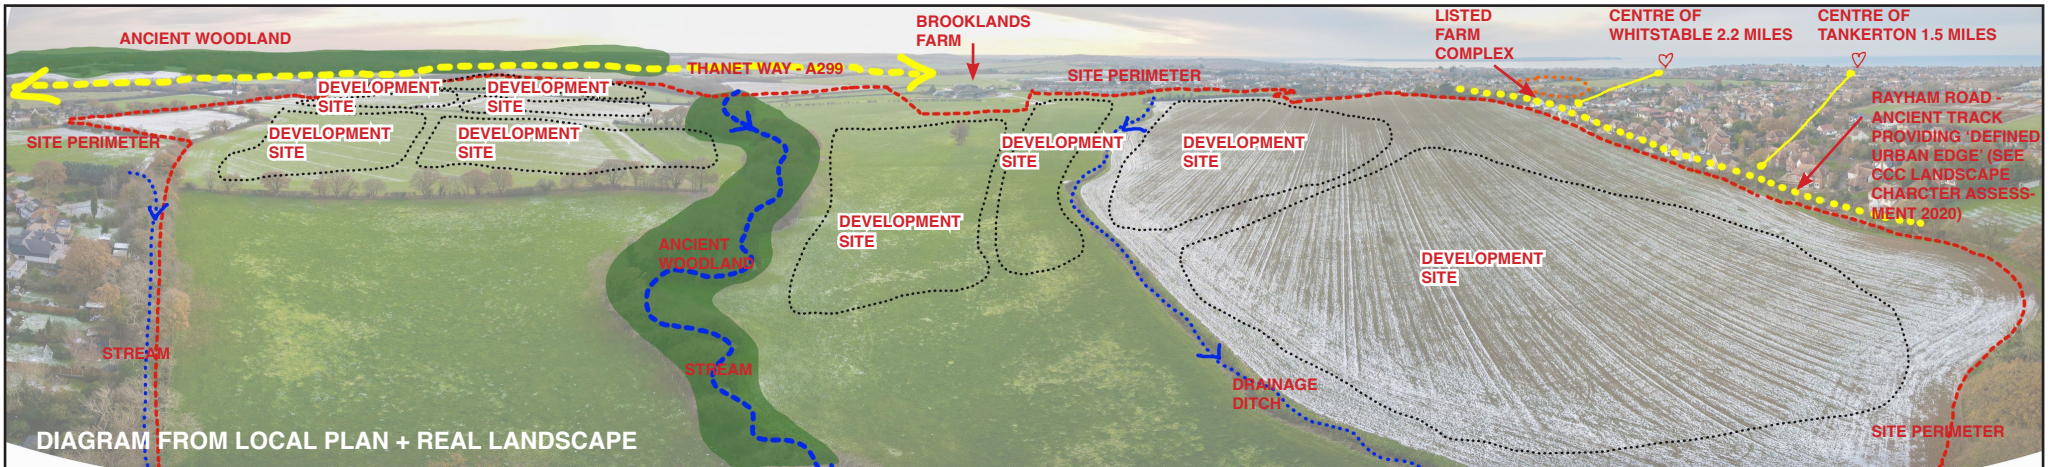

DRAFT CANTERBURY DISTRICT LOCAL PLAN TO 2045
POLICY W5 - LAND AT BROOKLANDS FARM
LOOKING WEST FROM CHESTFIELD

CURRENT AERIAL VIEW

DIAGRAM FROM LOCAL PLAN + REAL LANDSCAPE

PONTENTIAL LANDSCAPE OUTCOME