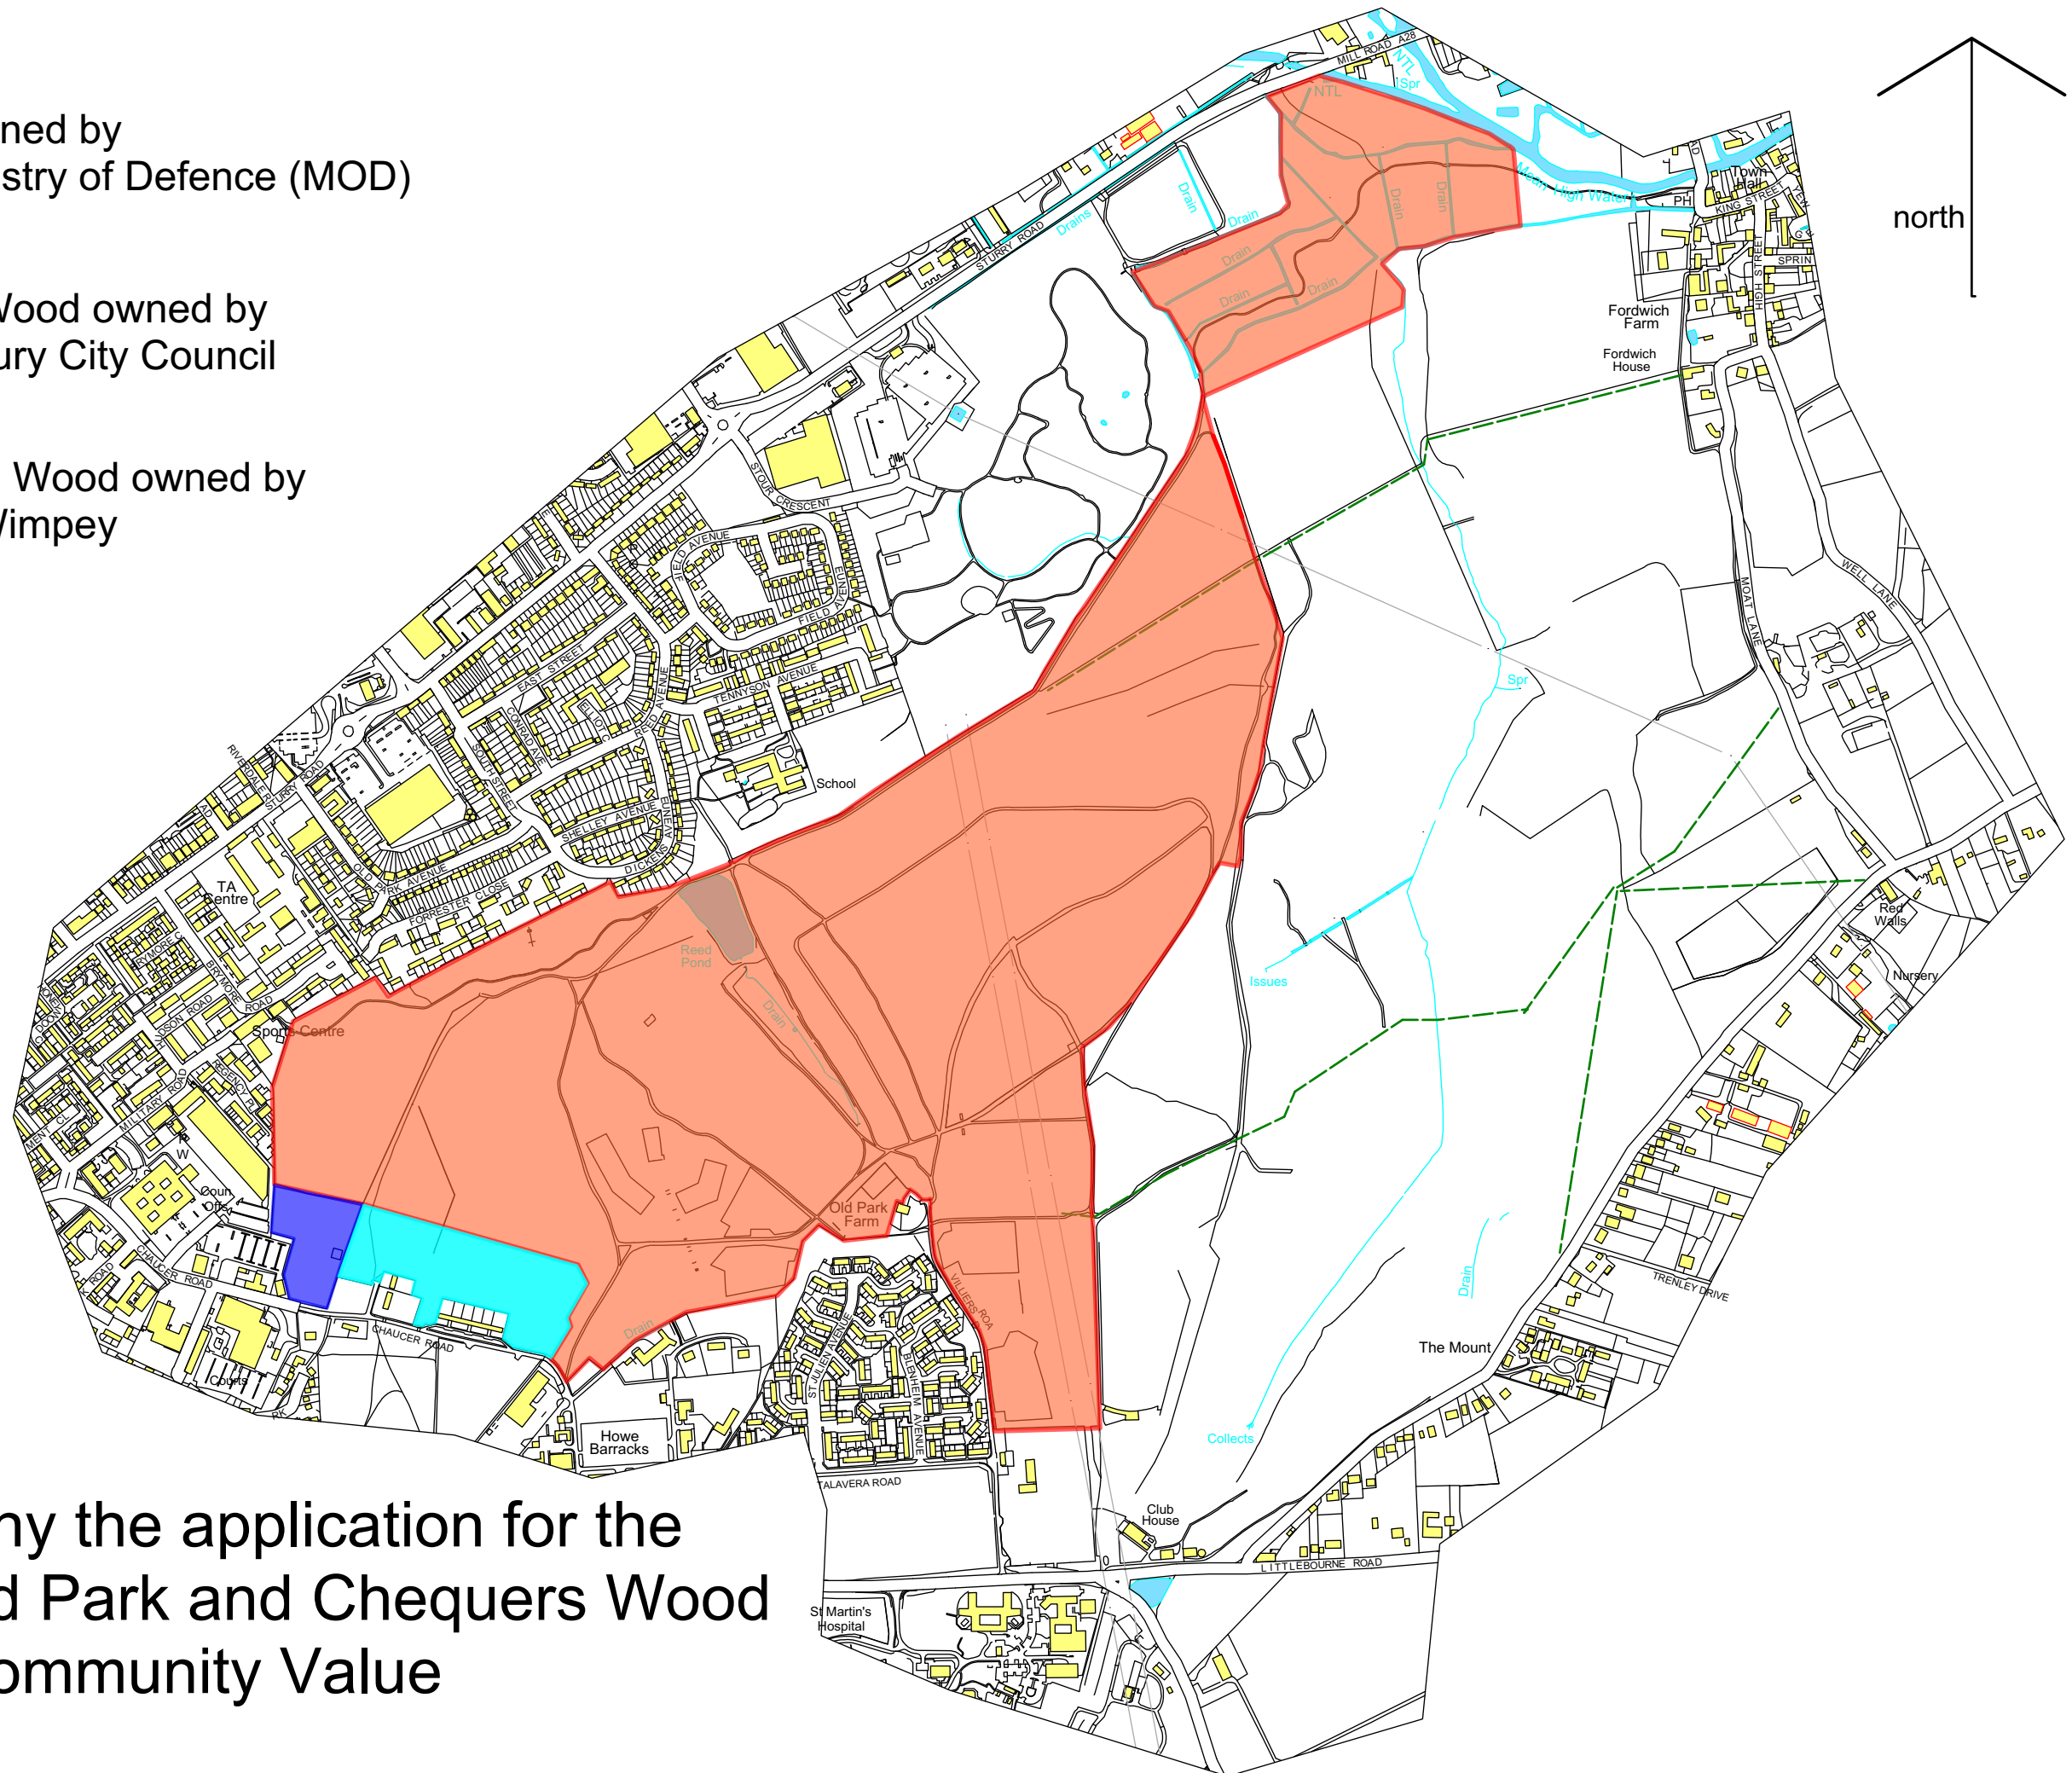

Key

Land owned by
The Ministry of Defence (MOD)

Realm Wood owned by
Canterbury City Council

Timpson Wood owned by
Taylor Wimpey

Map to accompany the application for the registration of Old Park and Chequers Wood as an Asset of Community Value